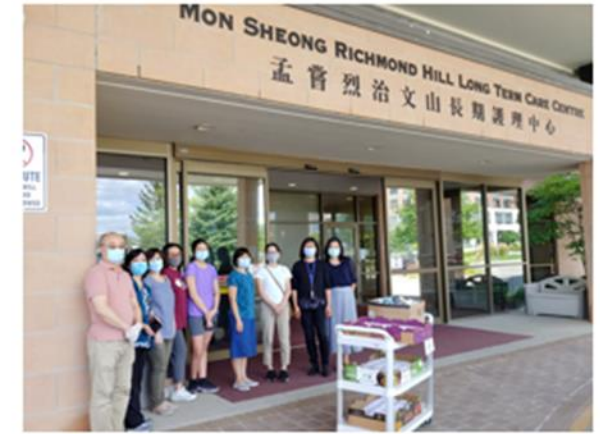

B (Blessing) package

Blessing your neighborhood program is continuing moving as brothers and sisters are led by the Spirit to go out . (See next slide)

C (Care) packages

We are still being collected every Friday at Ken's house (9054704202) before 3 pm to give to SOSO ministry to help the low-income families. We have delivered 52 school packs including backpack and school supplies to help the needy students who live in the food bank complex.